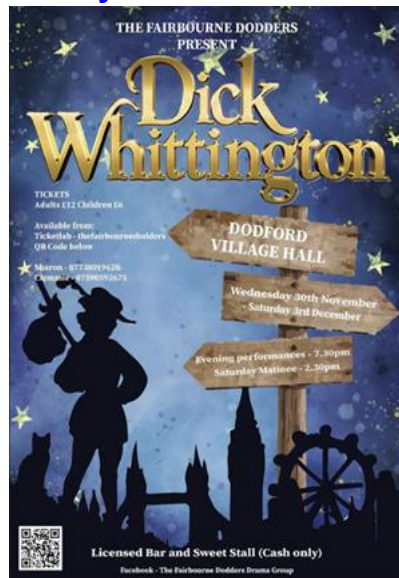

## 📌 The Fairbourne Dodders 📌

**Dodford Village Hall**  
**Dick Whittington - Wednesday 30th November to Saturday 3rd December**